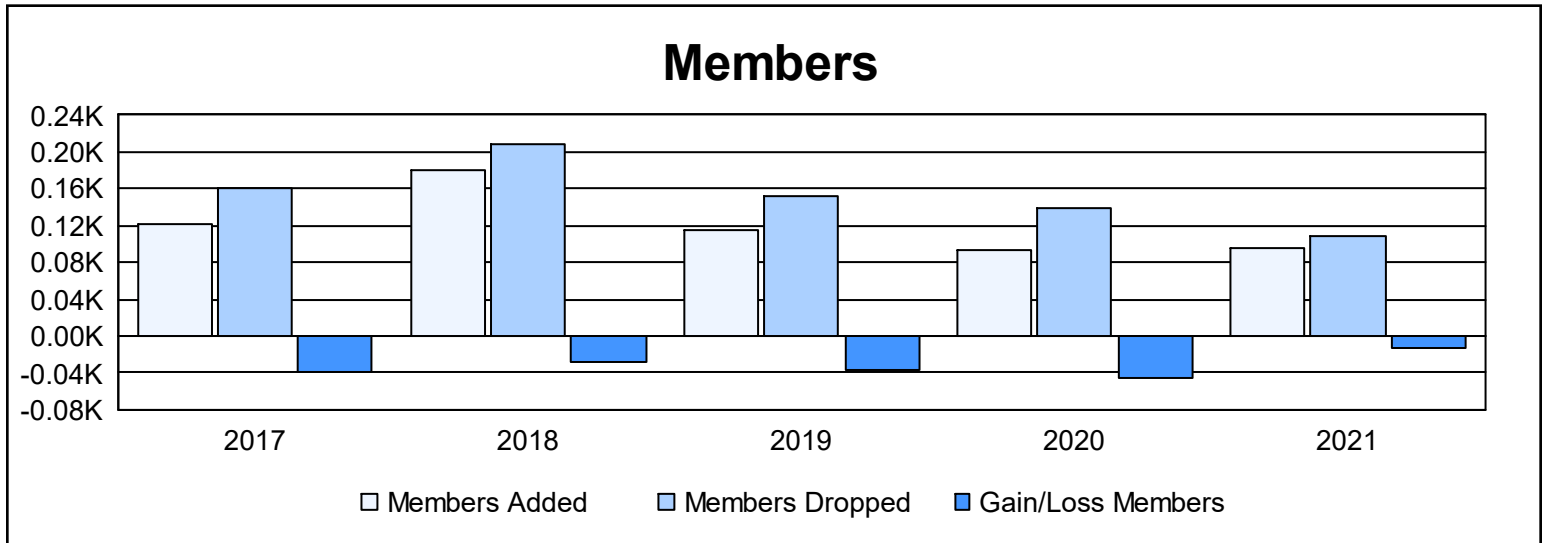

Year	New Clubs	Dropped Clubs	Gain/ Loss Clubs	New Members	Charter Members	Reinstate Members	Transfer Members	Total Member Added	Total Members Dropped	Gain/ Loss Members
2016-2017	0	1	-1	118	1	1	2	122	161	-39
2017-2018	0	1	-1	174	0	4	2	180	209	-29
2018-2019	0	1	-1	110	0	3	2	115	151	-36
2019-2020	0	0	0	85	0	5	4	94	139	-45
2020-2021	0	1	-1	91	0	5	0	96	109	-13
<b>Average</b>	<b>0</b>	<b>1</b>	<b>-1</b>	<b>116</b>	<b>0</b>	<b>4</b>	<b>2</b>	<b>121</b>	<b>154</b>	<b>-32</b>

### Membership Composition June 2021 Cumulative