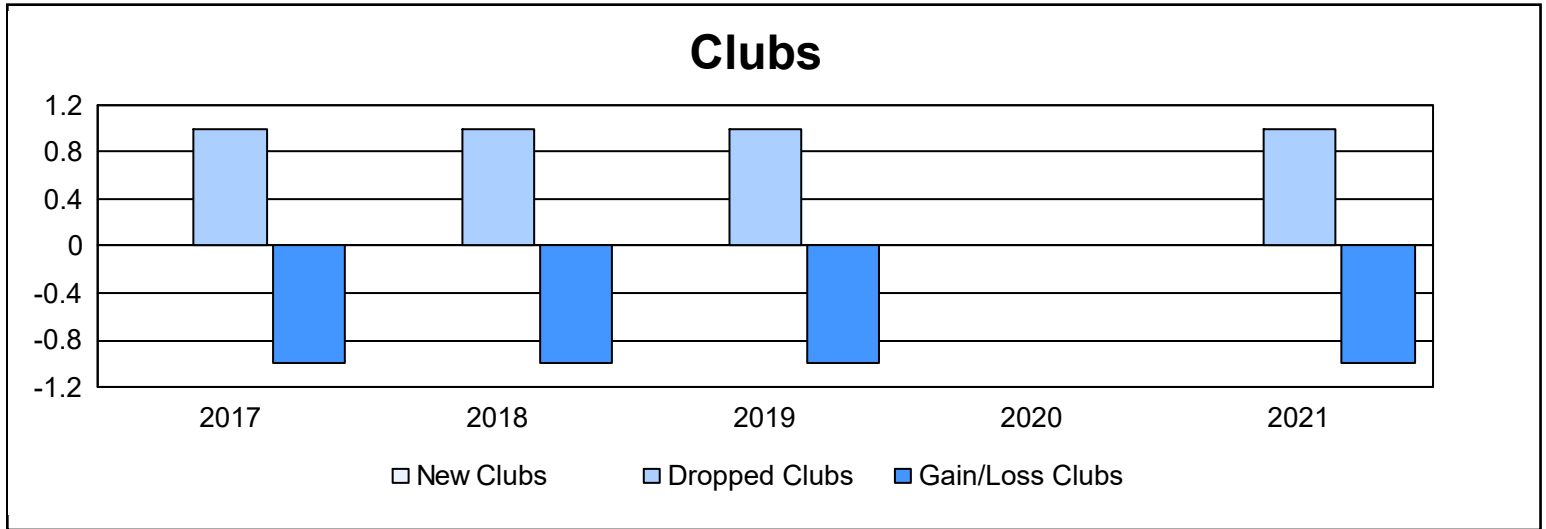

Year	New Clubs	Dropped Clubs	Gain/ Loss Clubs	New Members	Charter Members	Reinstate Members	Transfer Members	Total Member Added	Total Members Dropped	Gain/ Loss Members
2016-2017	0	1	-1	118	1	1	2	122	161	-39
2017-2018	0	1	-1	174	0	4	2	180	209	-29
2018-2019	0	1	-1	110	0	3	2	115	151	-36
2019-2020	0	0	0	85	0	5	4	94	139	-45
2020-2021	0	1	-1	91	0	5	0	96	109	-13
<b>Average</b>	<b>0</b>	<b>1</b>	<b>-1</b>	<b>116</b>	<b>0</b>	<b>4</b>	<b>2</b>	<b>121</b>	<b>154</b>	<b>-32</b>

### Membership Composition June 2021 Cumulative